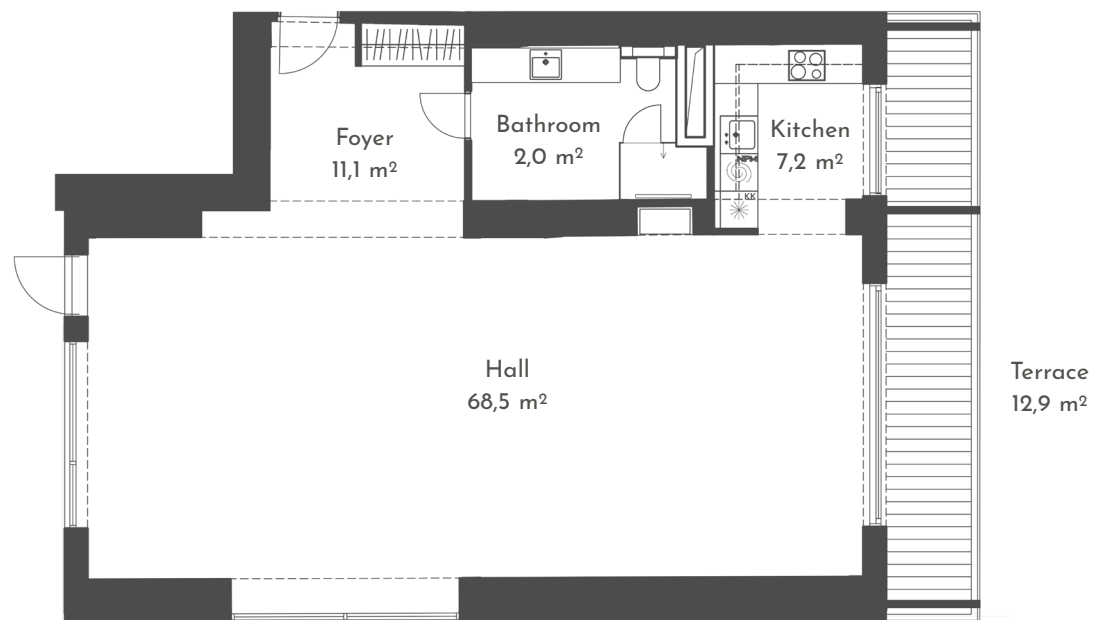

commercial

1

Floor: 1

Rooms: 1

Total area: 95,3 m²

Terrace: 12,9 m²

apArts

apArts